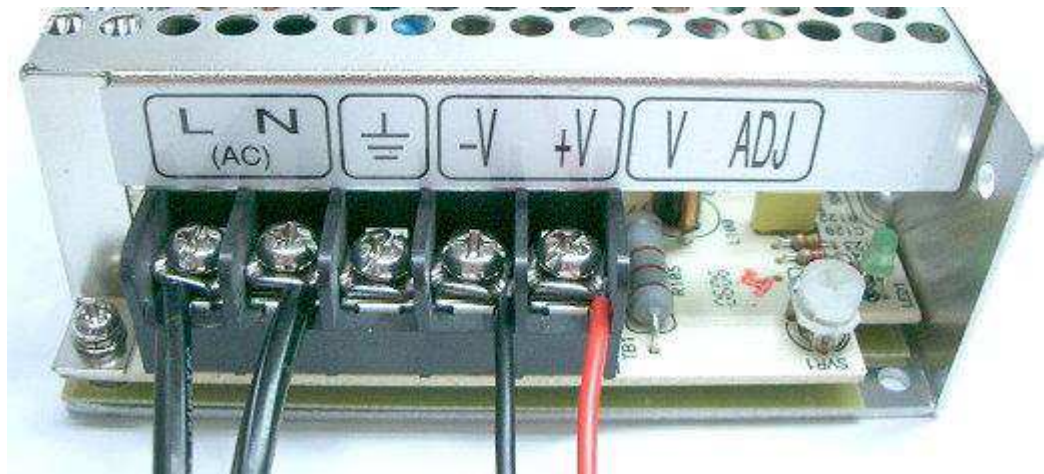

AWCL-300-DMX-D3C

300W 3 Channels DMX Decoder

Product Manual

DMX DECODER

1. Features

- Standard DMX-512A protocol support.
- Built-in 9 DIP switcher for DMX address setting and 3 channels for RGB color control.

2. Specifications

Operation Voltage	DC10V~30V °
LED Output Power	150W/12V, 300W/24V
LED Module Type	Constant Voltage with constant current or Constant voltage with limited voltage.
Output current	4A/ Channel x 3 channels
Size:	L:100mm x W:45mm x H:30mm
Weight	240g
Operation Temperature	0°C ~+70 °C
Storage Temperature	-20°C ~ +85 °C

3. User Guide

3.1 Input/ Output Interface

- A. "DATA IN" RJ45 jackets: Input DMX signal
- B. "DATA OUT" RJ45 jackets: Output DMX signal to DMX Decoders
- C. POWER IN: Power input DC10V-30V.
- D. DIP SWITCHER: 9-pin DIP Switcher for setting DMX Start Address. Switch no. 1~9.
- E. LED OUT: DMX Signal output to LED modules. (B-, G-, R-, V+)
- F. RESET: After resetting the address, please press this button to make the LED follow the new setting.

*Reset bottom:

Click after changing address and don't need to turn off/on

3.2 DMX Decoder to DC Power Supply

3.3 The DIP Switcher for setting DMX Start Address

A. Standard DMX address setting

When the DMX Start Address is setting as no. "1", the three color channels defined as followed :