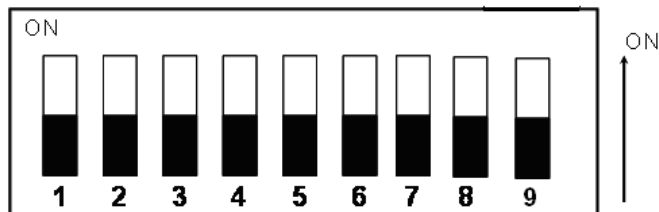

2. Specifications

Operation Voltage	DC10V~30V °
LED Output Power	150W/12V, 300W/24V
LED Module Type	Constant Voltage with constant current or Constant voltage with limited voltage.
Output current	4A/ Channel x 3 channels
Size:	L:100mm x W:45mm x H:30mm
Weight	240g
Operation Temperature	0°C ~+70 °C
Storage Temperature	-20°C ~ +85 °C

3. User Guide

3.1 Input/ Output Interface

- A. "DATA IN" RJ45 jackets: Input DMX signal
- B. "DATA OUT" RJ45 jackets: Output DMX signal to DMX Decoders
- C. POWER IN: Power input DC10V-30V.
- D. DIP SWITCHER: 9-pin DIP Switcher for setting DMX Start Address. Switch no. 1~9.
- E. LED OUT: DMX Signal output to LED modules. (B-, G-, R-, V+)
- F. RESET: After resetting the address, please press this button to make the LED follow the new setting.

*Reset bottom:

Click after changing address and don't need to turn off/on

3.2 DMX Decoder to DC Power Supply

3.3 The DIP Switcher for setting DMX Start Address

A. Standard DMX address setting

When the DMX Start Address is setting as no. "1", the three color channels defined as followed :

- "R" : DMX channel # 1,
- "G" : DMX channel # 2,
- "B": DMX Channel # 3.

If the DMX Start Address is setting as no. "2" , the three color channels defined as followed :

- "R": DMX channel # 2,
- "G": DMX channel #3,
- "B": DMX Channel# 4.