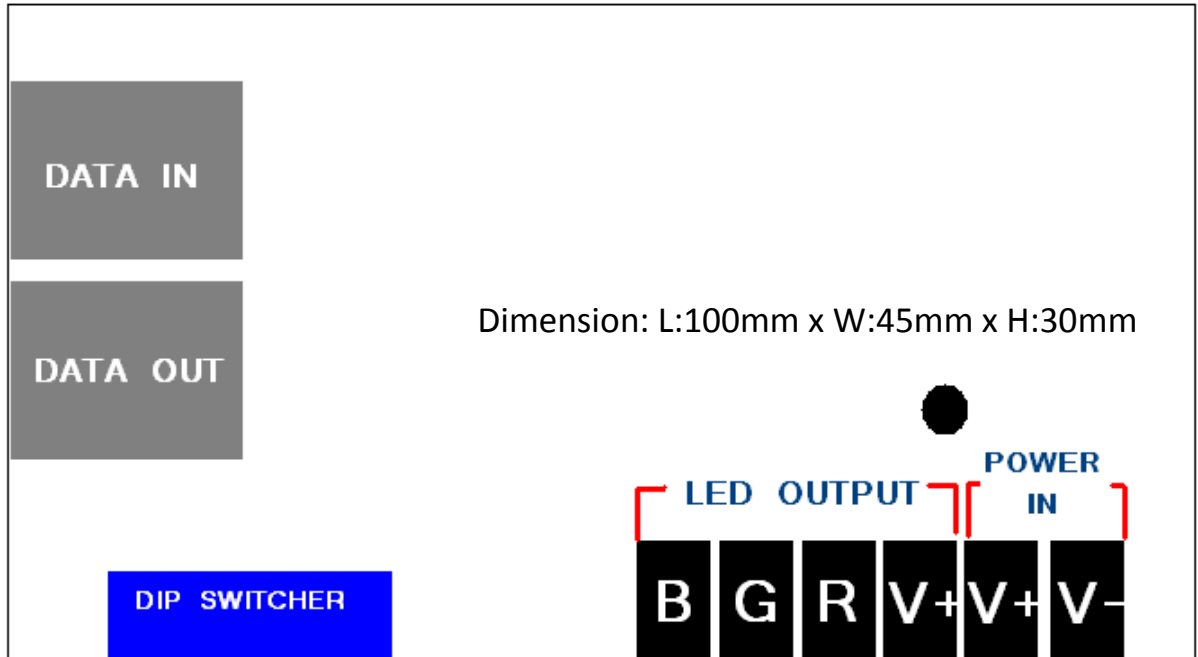

AWCL-300-DMX-D3C

300W 3 Channels DMX Decoder

Product Manual

DMX DECODER

1. Features

- Standard DMX-512A protocol support.
- Built-in 9 DIP switcher for DMX address setting and 3 channels for RGB color control.

2. Specifications

Operation Voltage	DC10V~30V °
LED Output Power	150W/12V, 300W/24V
LED Module Type	Constant Voltage with constant current or Constant voltage with limited voltage.
Output current	4A/ Channel x 3 channels
Size:	L:100mm x W:45mm x H:30mm
Weight	240g
Operation Temperature	0°C ~+70 °C
Storage Temperature	-20°C ~ +85 °C

3. User Guide

3.1 Input/ Output Interface

- A. "DATA IN" RJ45 jackets: Input DMX signal
- B. "DATA OUT" RJ45 jackets: Output DMX signal to DMX Decoders
- C. POWER IN: Power input DC10V-30V.
- D. DIP SWITCHER: 9-pin DIP Switcher for setting DMX Start Address. Switch no. 1~9.
- E. LED OUT: DMX Signal output to LED modules. (B-, G-, R-, V+)
- F. RESET: After resetting the address, please press this button to make the LED follow the new setting.